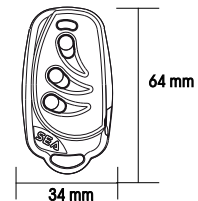

SIMPLE AND INTUITIVE CLONING

Hold for a few seconds the first 2 buttons of the receiving transmitter, as soon as the LED starts blinking rapidly the cloning function is enabled and you can select the button on which to clone the code of the other existing transmitter.

Once selected the button, just put the two transmitters next to each other and press the button of the existing transmitter. At this point the LED will confirm the cloning.

The cloning function works only between SEA transmitters, even if they are of different models, provided they are of the same frequency.

CLONAZIONE SEMPLICE ED INTUITIVA TRA SMART DUAL COPY O TRA COCCINELLA COPY
Occorre tenere premuti per alcuni secondi i primi 2 tasti del trasmettitore ricevente e non appena il led inizia a lampeggiare velocemente la funzione clonazione è attiva e si può procedere alla selezione del tasto su cui clonare il codice dell'altro trasmettitore esistente.

Una volta selezionato il tasto basta avvicinare i 2 trasmettitori e premere il tasto del trasmettitore esistente. Il Led segnalerà a questo punto l'avvenuta clonazione. L'operazione di clonazione può funzionare solo tra trasmettitori SEA anche di diverso modello purchè della stessa frequenza.

DIMENSIONI (mm)